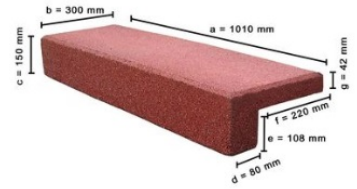

DATASHEET

Rubber Edge Cover WITR

<i>Article number</i>	8WITRx
<i>Length</i>	101 cm
<i>Height</i>	15 cm
<i>Depth</i>	30 cm
<i>Weight</i>	22 kg
<i>Min. order quantity</i>	none in redbrown, other colours: min. 50 pcs.
<i>Material</i>	PU bound recycled rubber granules
<i>Colours</i>	Standard colour: redbrown Special colours: green, black, blue, grey

Installation Concrete foundation with PU-Glue 1174, sides can be fixed with PU OC500. The minimum processing temperature should not fall below 10 degrees.