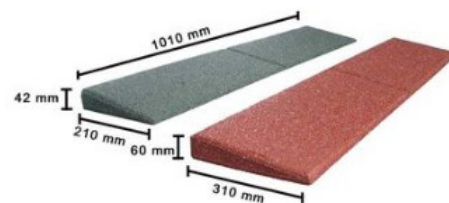

## Beveled Edge RATR

---

<i>Article number</i>	8RATR_42 8RATR_60
<i>Length</i>	101cm
<i>Depth</i>	8RATR_42: 21cm 8RATR_60: 31cm
<i>Thickness</i>	8RATR_42: 42mm 8RATR_60: 60mm
<i>Weight</i>	8RATR_42: 5 kg 8RATR_60: 11 kg
<i>Min. order quantity</i>	none in redbrown, other colours: min. 50 pcs.
<i>Bottom</i>	flat
<i>Material</i>	Polyurethane bound rubber granules
<i>Colours</i>	Standard colour: redbrown Special colours: green, black, blue, grey (min. order 50 pcs.)
<i>Installation</i>	Full-surface gluing on bound surfaces. Cutting with a jigsaw or carpet knife. Suitable PU glue: Type 1174 Consumption: full-surface gluing app. 100 g / pc.