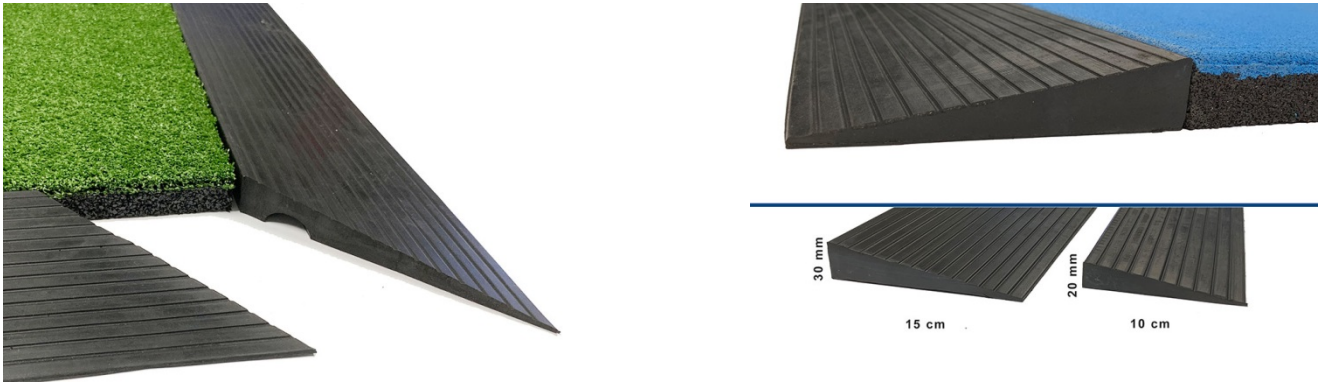

## Rubber-Ramp RAMPI

<i>Articlenumber</i>	8RAMPI_20 8RAMPI_30 8RAMPI_40
<i>Length</i>	100cm
<i>Width</i>	8RAMPI_20: 10 cm 8RAMPI_30: 15 cm 8RAMPI_40: 20 cm
<i>Thickness</i>	8RAMPI_20: 20 mm 8RAMPI_30: 30 mm 8RAMPI_40: 40 mm
<i>Weight</i>	8RAMPI_20: 1,5 kg 8RAMPI_30: 3,0 kg 8RAMPI_40: 5,0 kg
<i>Cutting</i>	Carpet knife / More accurate using an electric device
<i>Bottom side</i>	flat
<i>Material</i>	New virgin rubber
<i>Colour</i>	Black
<i>Tolerance</i>	Length and width: +/- 2%, thickness: +/- 2mm
<i>Installation</i>	Double sided tape
<i>Areas of use</i>	Indoor areas. Matching 20, 30 and 40mm thick rubber tiles.